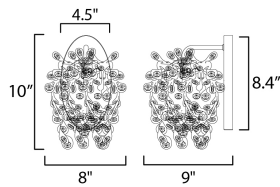

**MEASUREMENTS**

DIMENSION : 8" W x 10" H x 9" Ext  
 MAX OAH : 10" OAH 4.5" W x 8.4" H  
 HANGING WEIGHT : 2.38 lb

**LAMPING**

INPUT VOLTAGE : 120V  
 LUMENS : 500 Rated  
 BULB : 1 x 40W Xenon G9 , 40W Total  
 BULB INCLUDED : (Included)  
 DIMMABLE : Yes  
 COLOR\_TEMP : 2900K